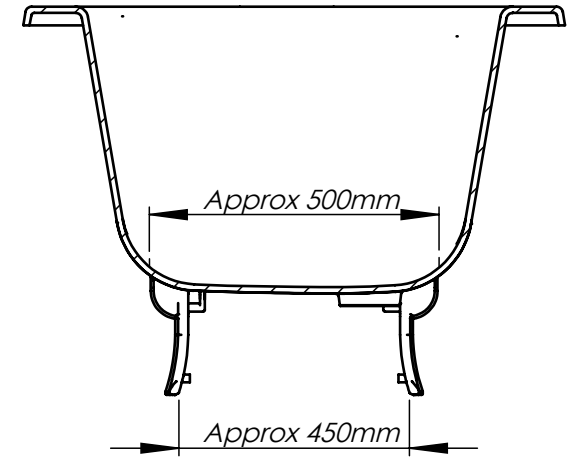

PROFILE A-A

PROFILE B-B

Crate measurements:
 Length - 2005mm
 Width - 950mm
 Height - 760mm

DAD 1013

Length: 1910mm
Width: 855mm
Height: 595mm (with feet)
Capacity: 260 litres
Weight without feet: 185 kg*
Weight with feet: 193 kg*

* Due to hand made process weight can be up to 10 kg more