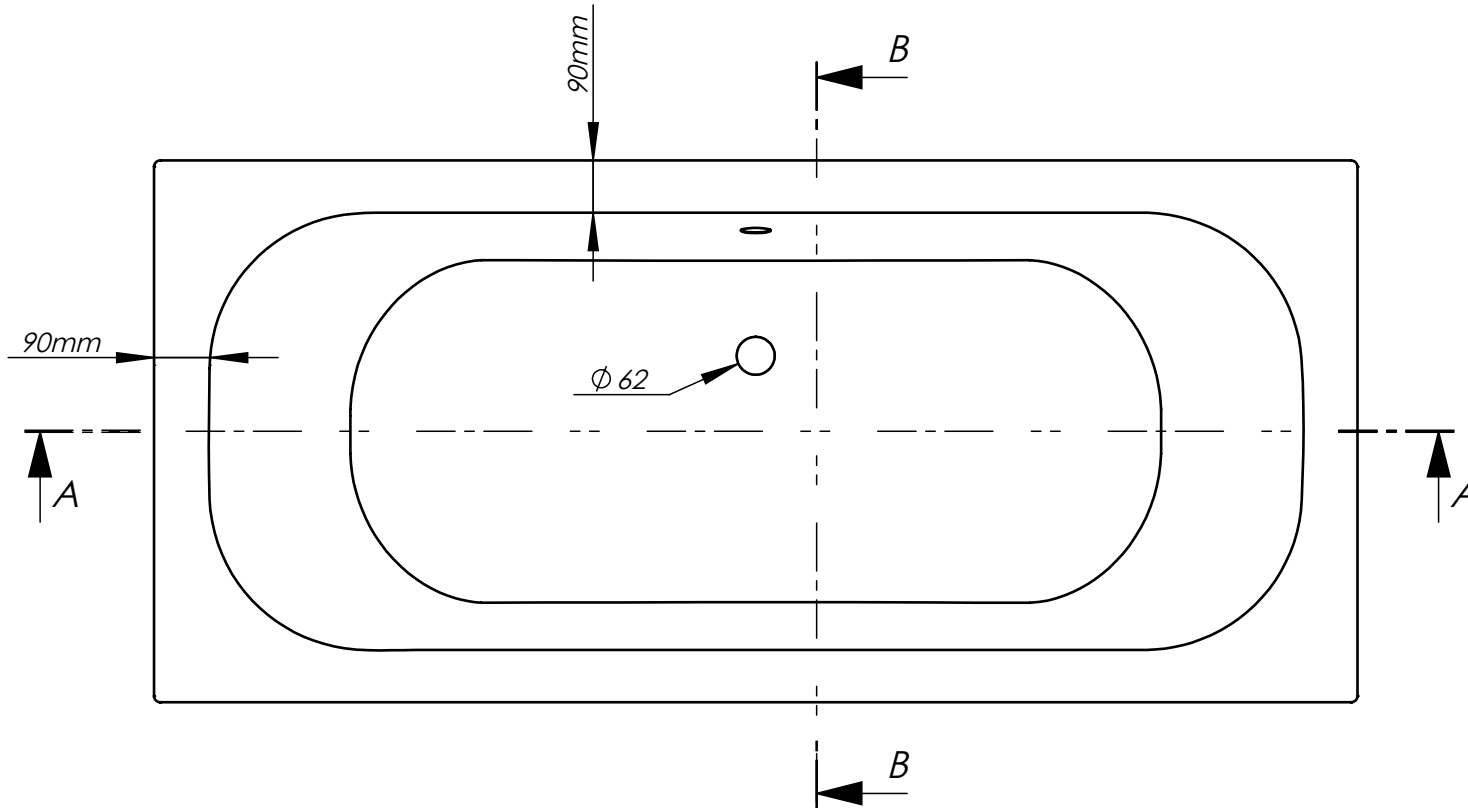

PROFILE A-A

PROFILE B-B

Crate measurements:
 Length - 2005mm
 Width - 950mm
 Height - 760mm

DAD 1013

Length: 1910mm
Width: 855mm
Height: 595mm (with feet)
Capacity: 260 litres
Weight without feet: 185 kg*
Weight with feet: 193 kg*

* Due to hand made process weight can be up to 10 kg more