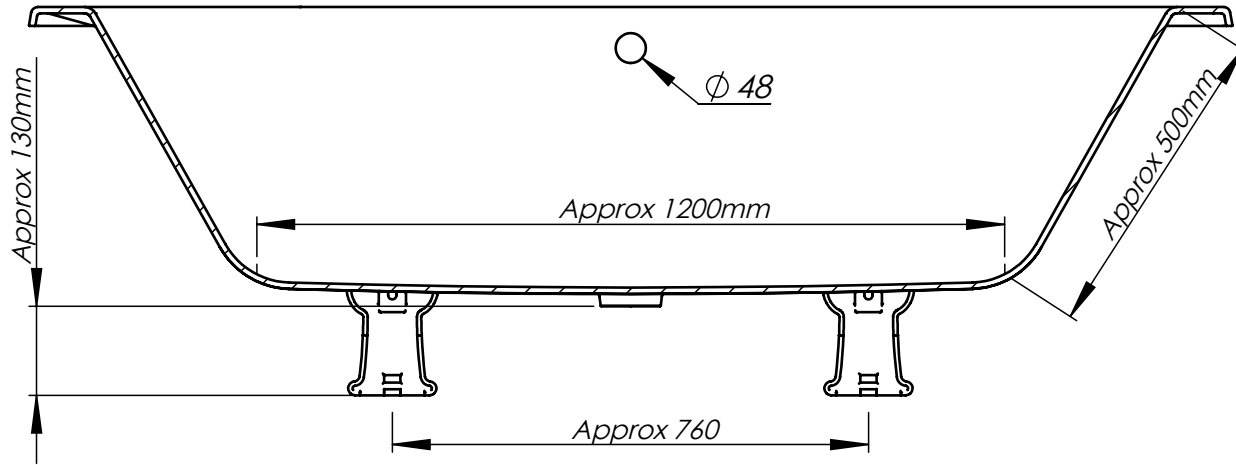

PROFILE A-A

PROFILE B-B

Crate measurements:
 Length - 2005mm
 Width - 950mm
 Height - 760mm

DAD 1013

Length: 1910mm
Width: 855mm
Height: 595mm (with feet)
Capacity: 260 litres
Weight without feet: 185 kg*
Weight with feet: 193 kg*

* Due to hand made process weight can be up to 10 kg more